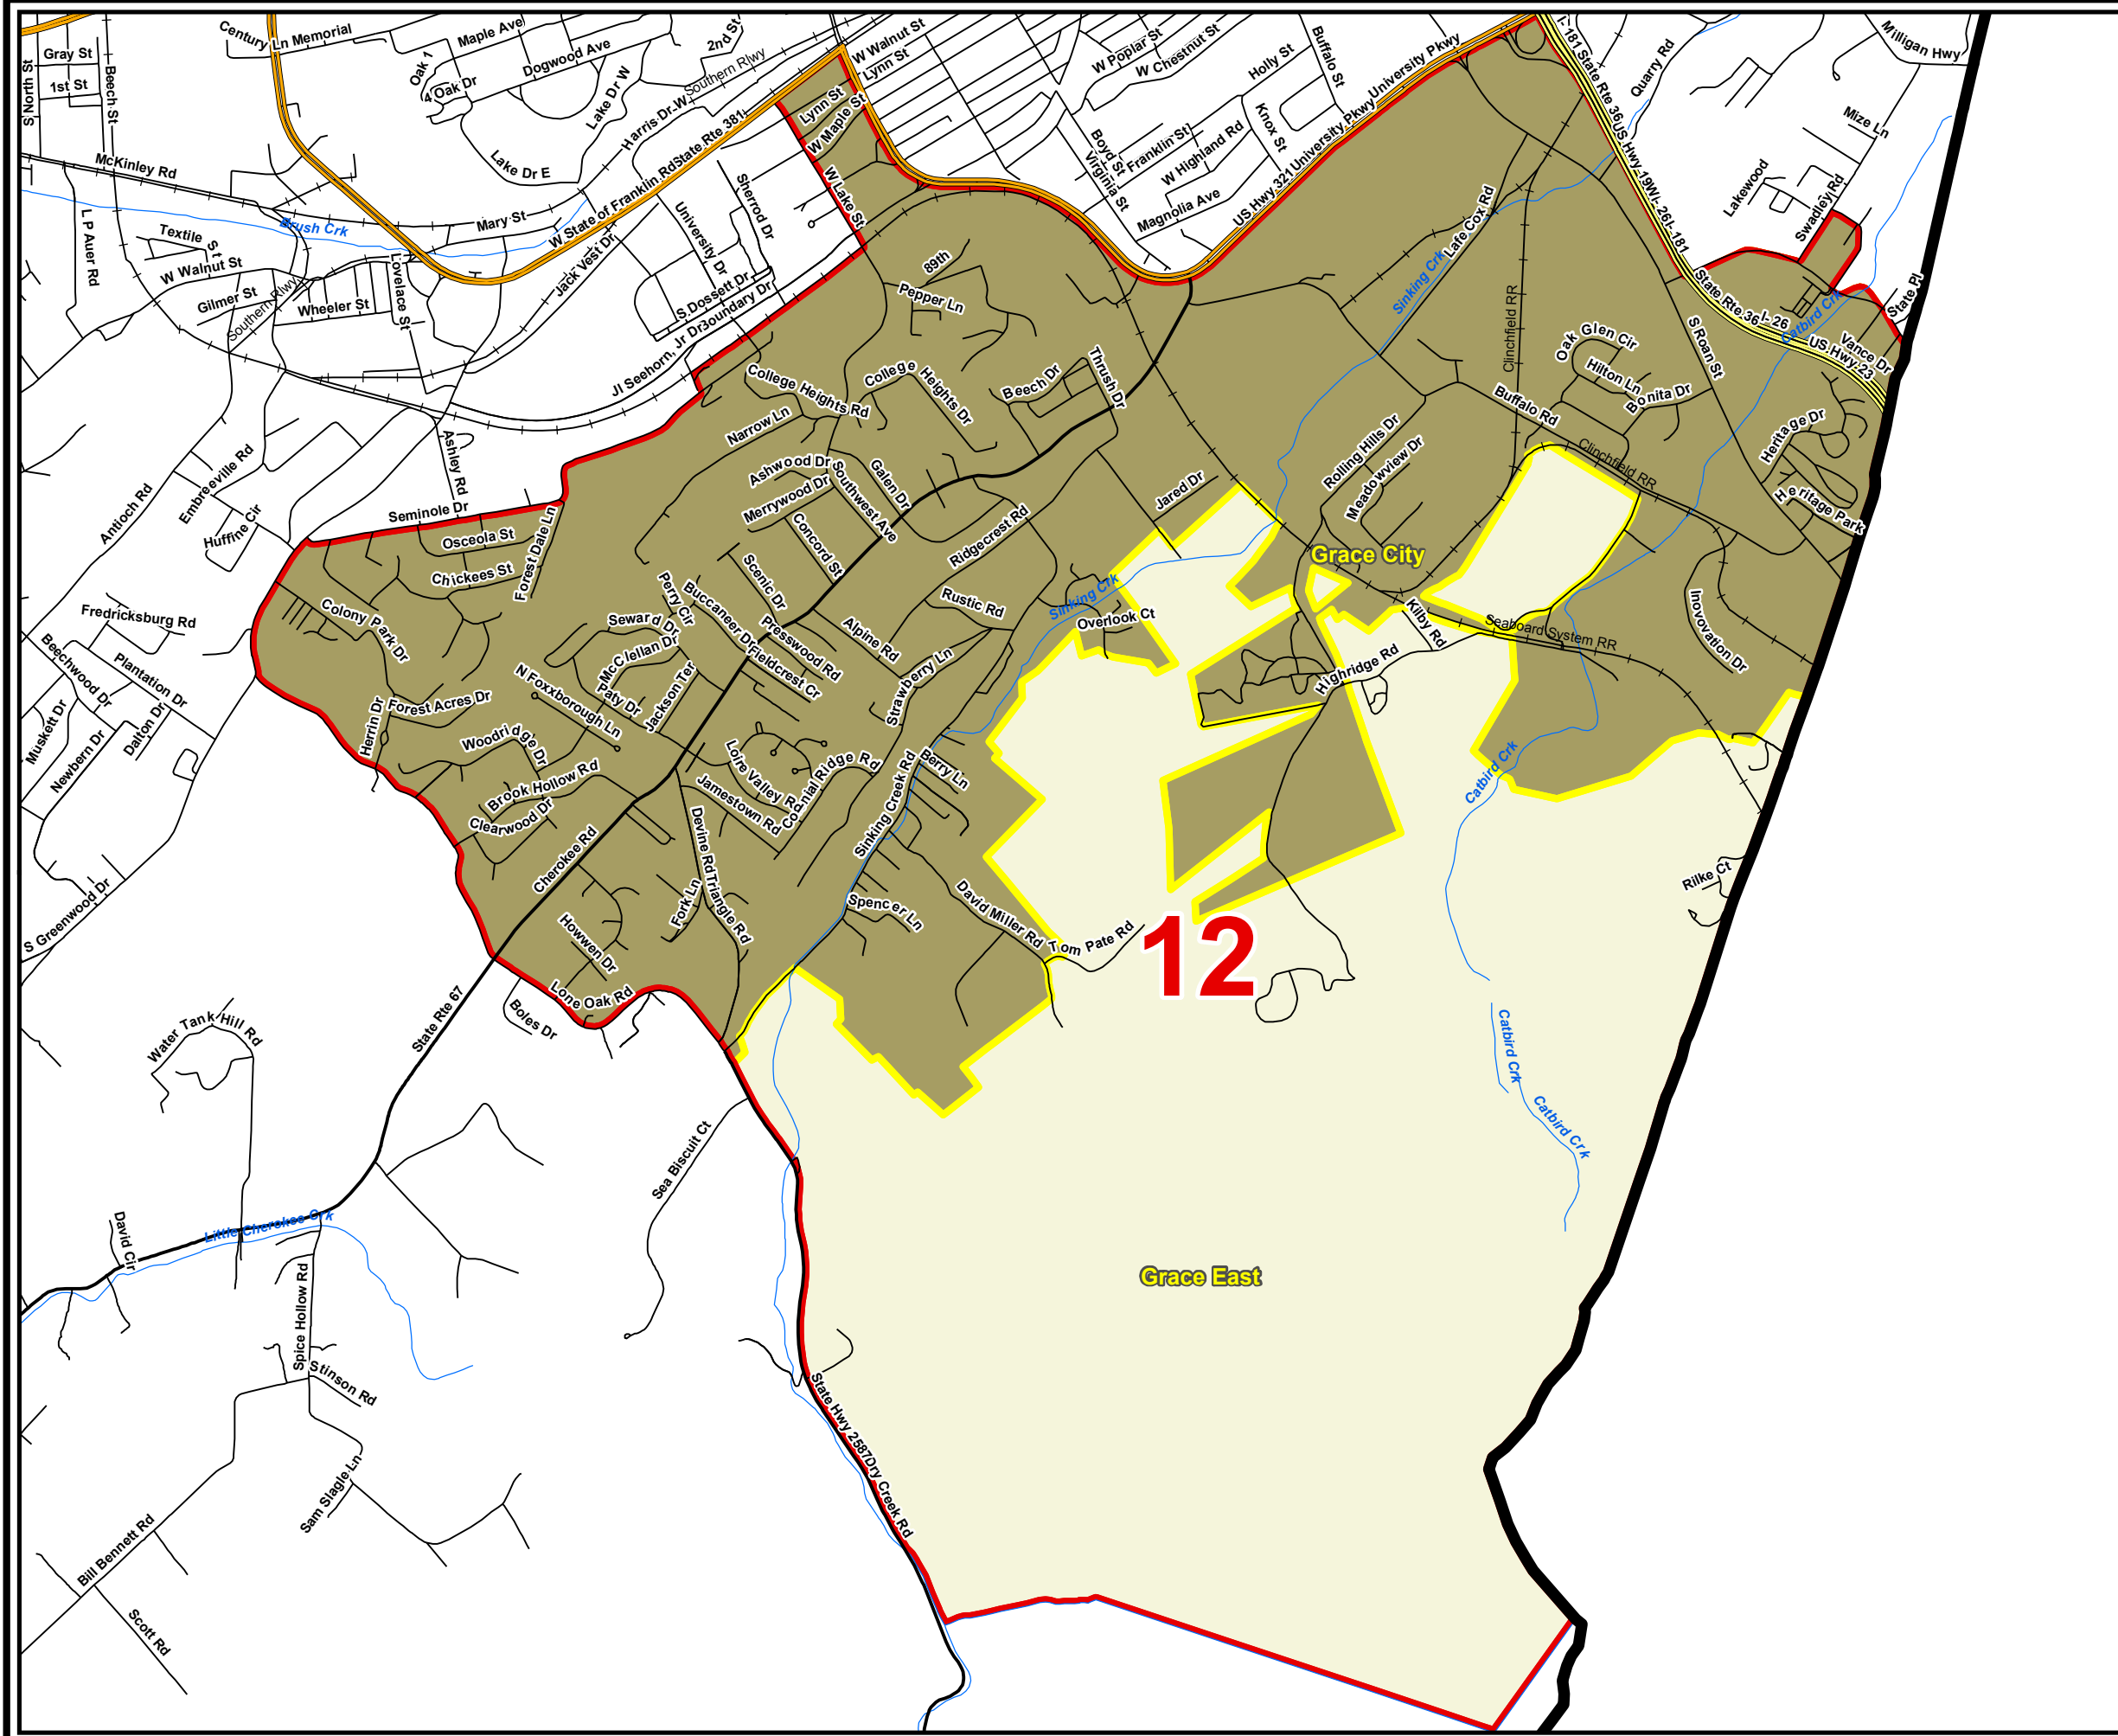

Washington County

County Commission District 12

- County Commission District
- Interstates
- U.S. Highway
- State Highway
- Local Roads
- Railroads
- Ridgeline (Incomplete)
- Stream
- Lakes / Rivers
- City, Town**
- Johnson City
- Jonesborough
- Watauga
- Census Designated Place
- County