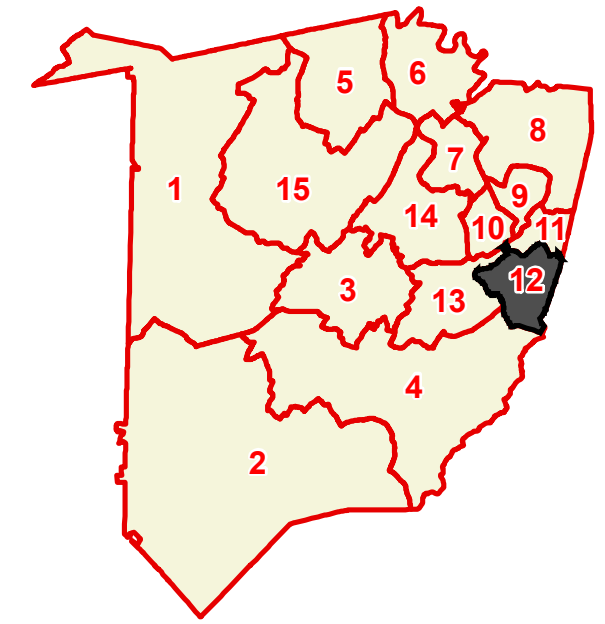

Washington County

County Commission District 12

- County Commission District
- Interstates
- U.S. Highway
- State Highway
- Local Roads
- Railroads
- Ridgeline (Incomplete)
- Stream
- Lakes / Rivers
- City, Town**
- Johnson City
- Jonesborough
- Watauga
- Census Designated Place
- County