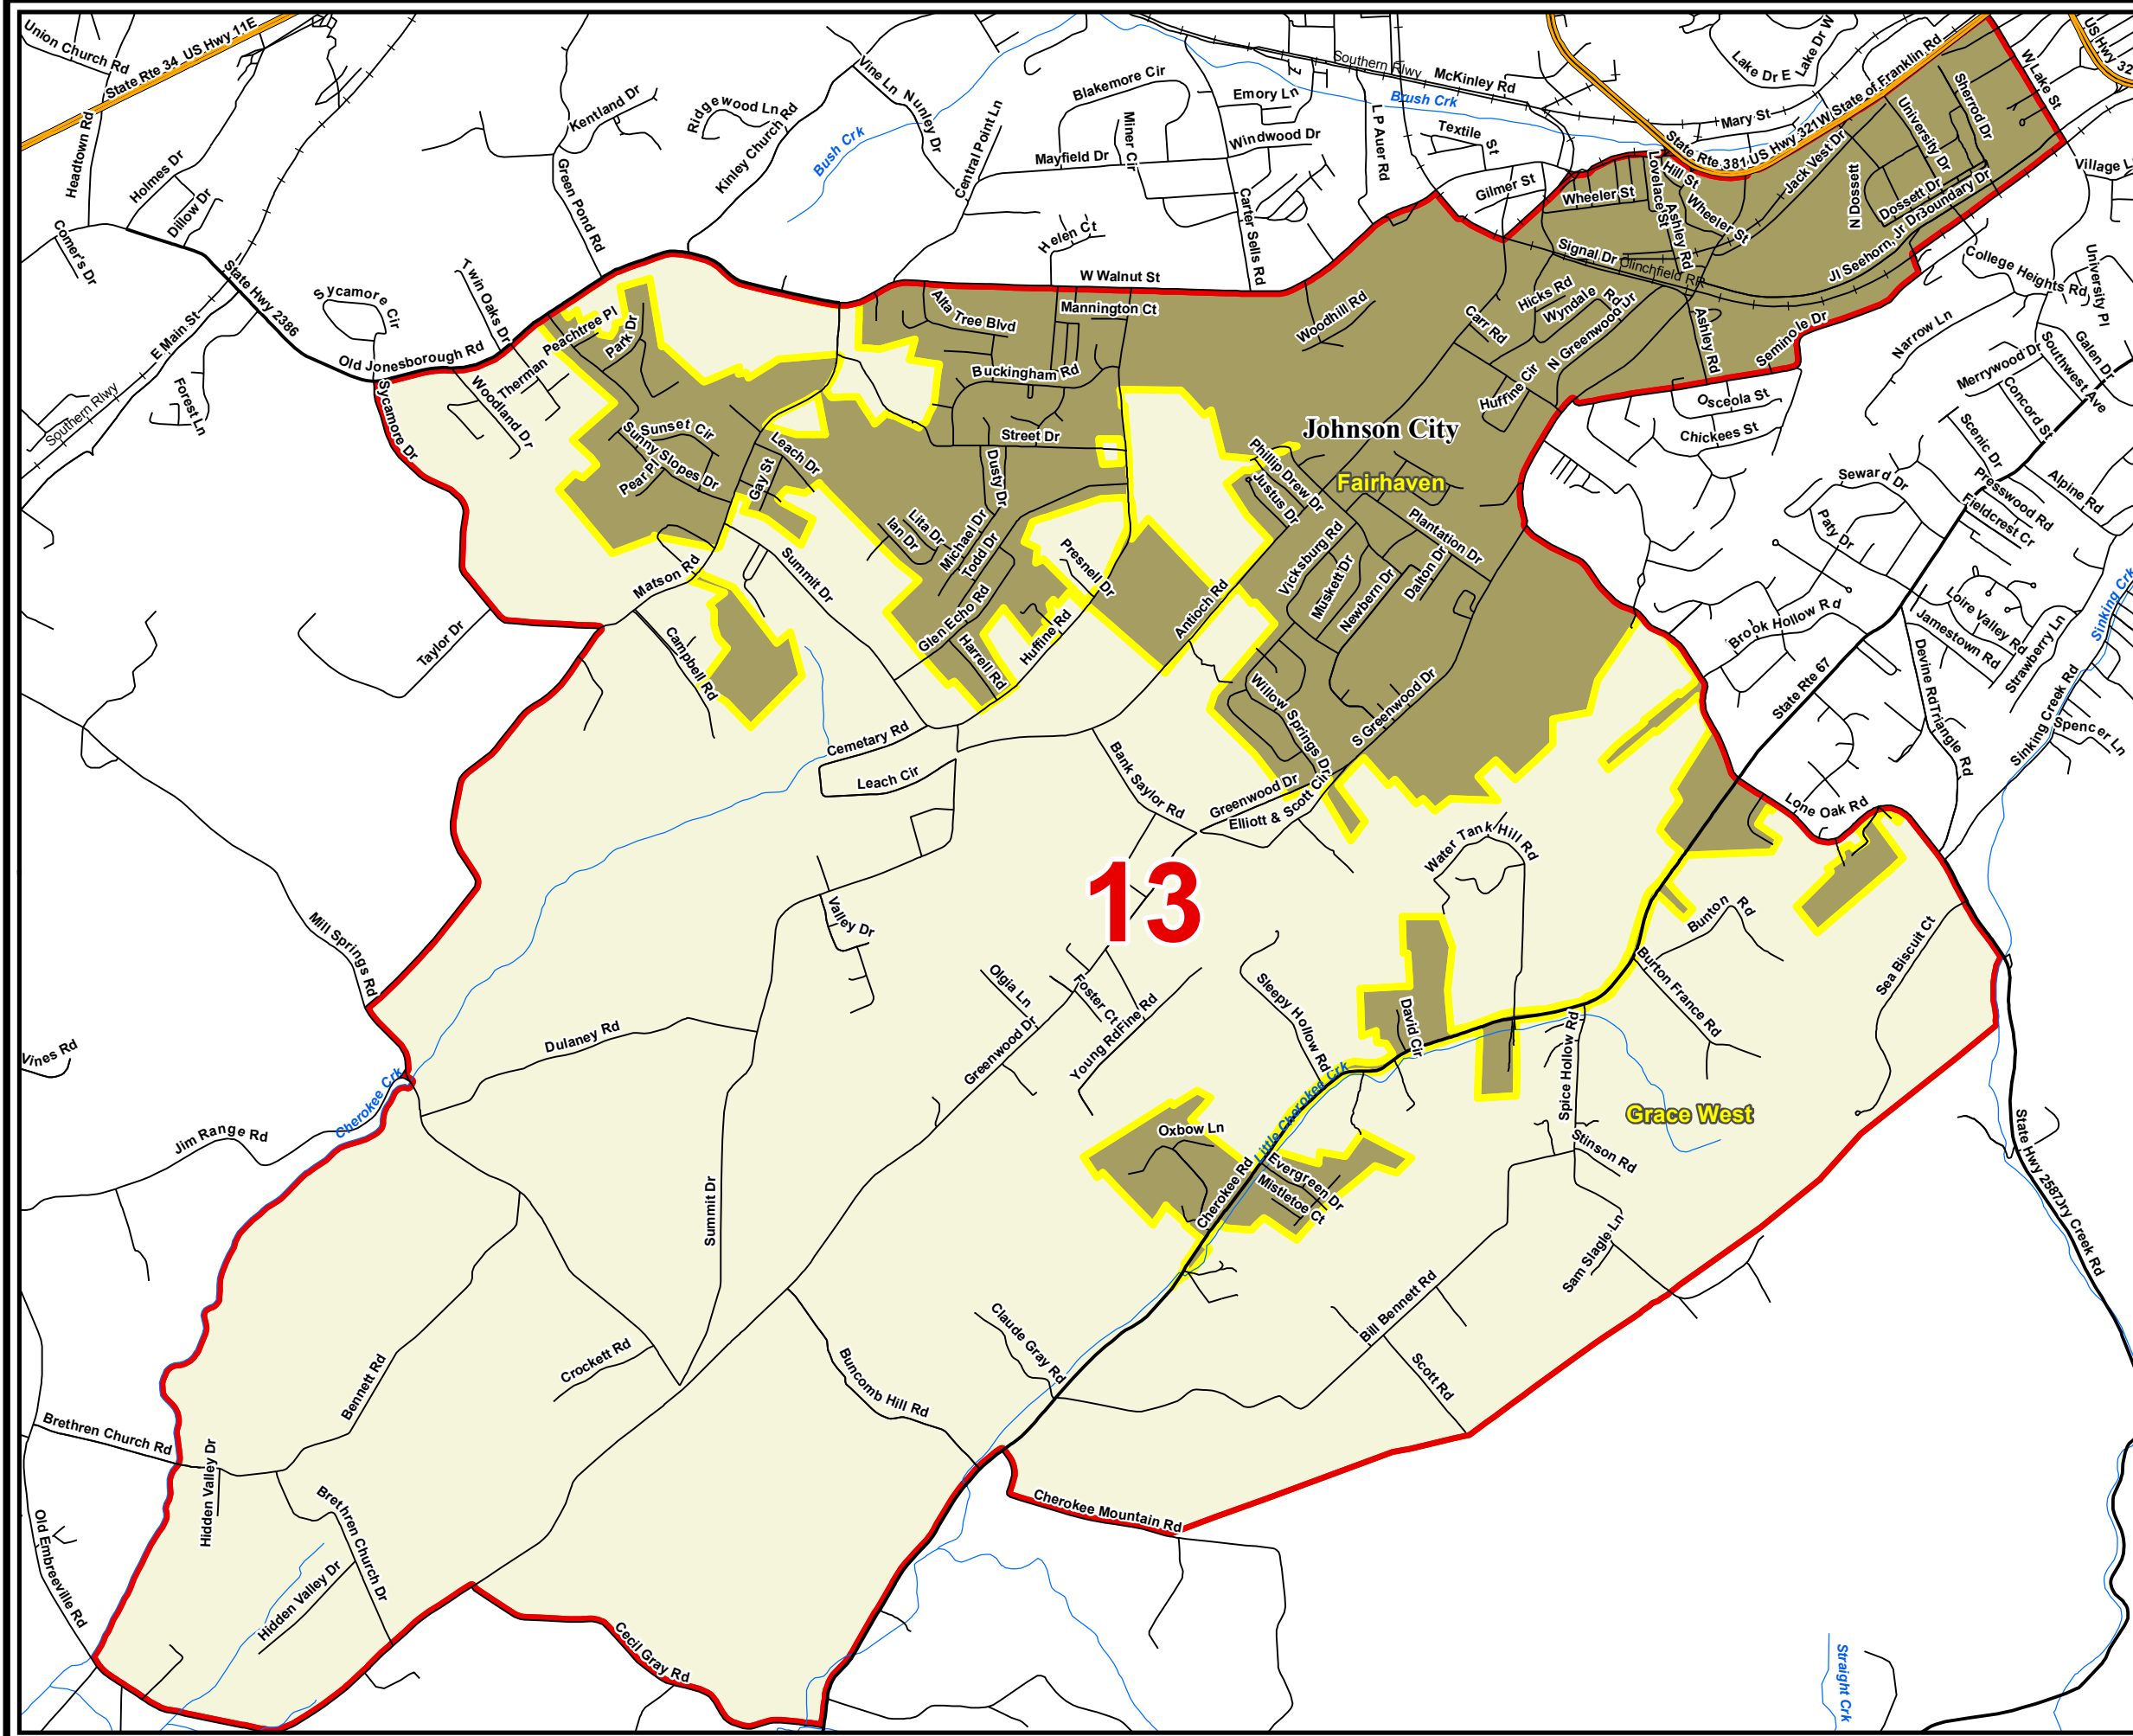

Washington County

County Commission District 13

- County Commission District
- Interstates
- U.S. Highway
- State Highway
- Local Roads
- Railroads
- Ridgeline (Incomplete)
- Stream
- Lakes / Rivers
- City, Town**
- Johnson City
- Jonesborough
- Watauga
- Census Designated Place
- County